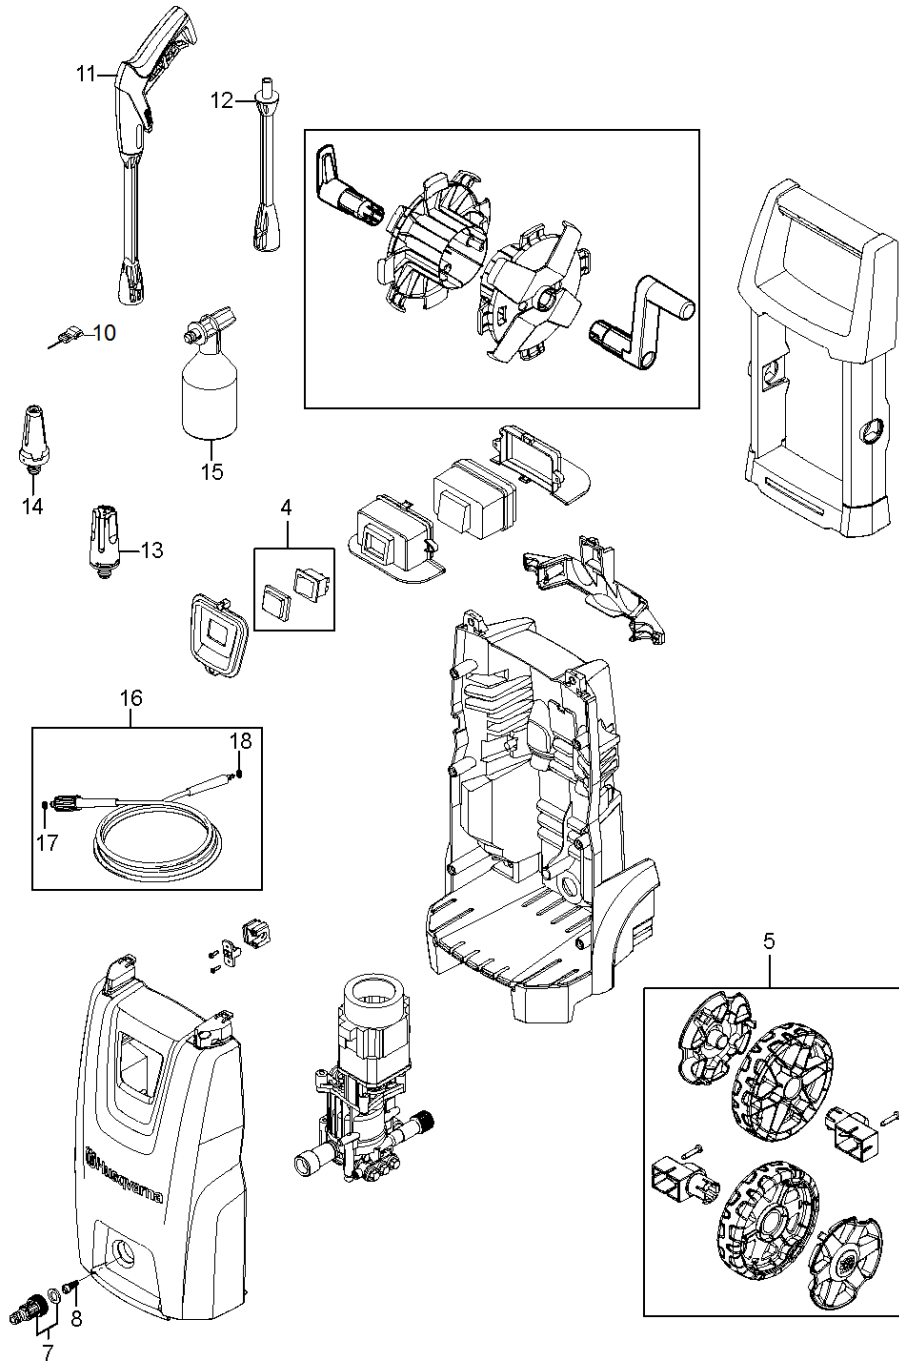

SPARE PARTS LIST

PRESSURE WASHERS

PW125, 967676401, 967676402,
967676403, 2017-10

OVERVIEW

PW 125

2017.04.20

2017.08.03

OVERVIEW

PW125, 967676401, 967676402, 967676403, 2017-10

Ref	Part No	Description	Remark	QTY KIT
4	592 61 77-01	SWITCH	SWITCH CPL.	1
5	597 85 86-01	WHEEL KIT		1
7	592 61 76-89	QUICK COUPLING	QUICK COUPLING MALE W. INTERNAL THREAD	1
8	592 61 76-98	STRAINER	STRAINER	1
11	592 61 76-28	GUN	G1 GUN DARK GREY	1
12	592 61 76-29	LANCE	G2 LANCE DARK GREY	1
13	592 61 76-07	NOZZLE	C&C POWERSPEED	1
14	592 61 76-84	NOZZLE	PR TORNADO DARK BLUE	1
15	592 61 76-06	NOZZLE	C&C FOAMSPRAYER WITH BOTTLE	1
16	592 61 76-40	HOSE	HOSE 7 M	1
10	596 02 49-01	CLEANER		1
17	592 61 76-03	O-RING	BAG WITH 10 O-RINGS 3001211	1
18	740 42 03-00	O-RING	O-RING 5.1X1.6 VITON SH 90	1

MOTOR PUMP
PW 125

2013.11.28
2017.03.21

PUMP

PW125, 967676401, 967676402, 967676403, 2017-10

Ref	Part No	Description	Remark	QTY KIT
2	592 61 76-94	SWITCH	START STOP SYSTEM BIG	1
7	596 67 74-01	PUMP KIT		1
8	592 61 77-15	INLET	WATER INLET PLASTIC	1