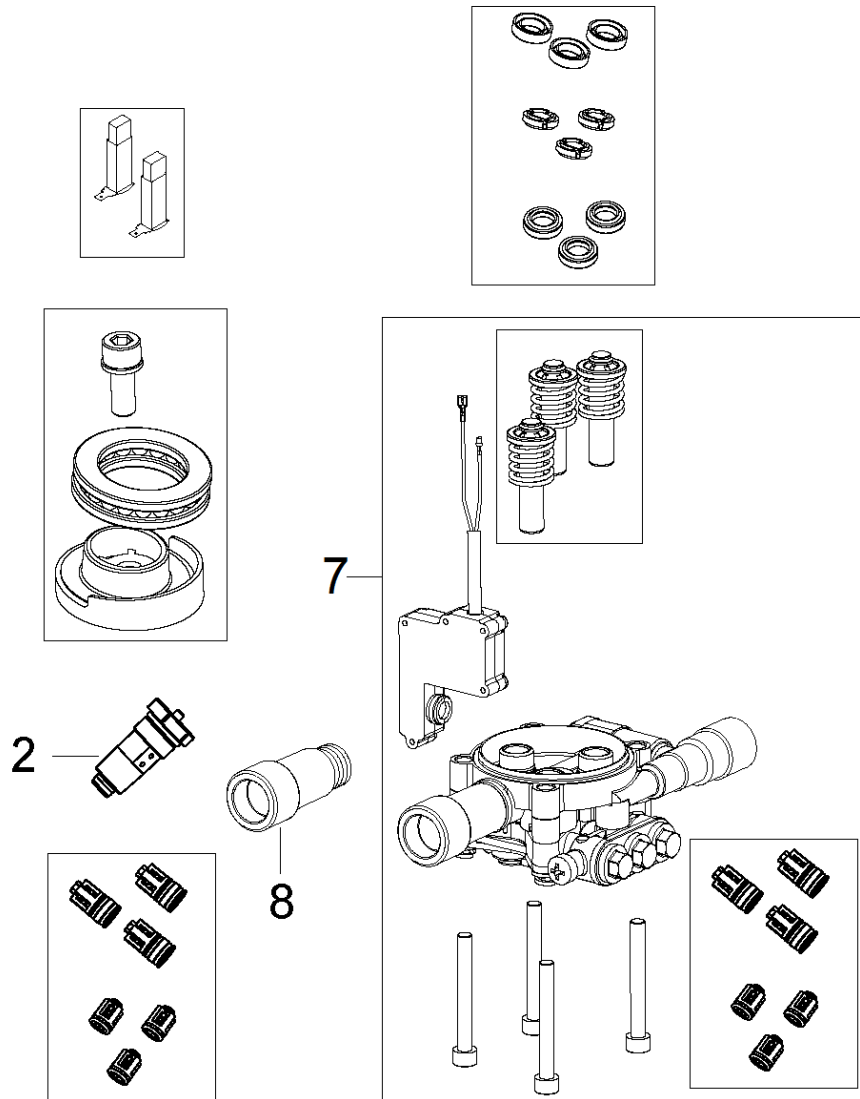

SPARE PARTS LIST

PRESSURE WASHERS

PW125, 967676401, 967676402,
967676403, 2017-10

OVERVIEW

PW 125

2017.04.20

2017.08.03

OVERVIEW

PW125, 967676401, 967676402, 967676403, 2017-10

Ref	Part No	Description	Remark	QTY KIT
4	592 61 77-01	SWITCH	SWITCH CPL.	1
5	597 85 86-01	WHEEL KIT		1
7	592 61 76-89	QUICK COUPLING	QUICK COUPLING MALE W. INTERNAL THREAD	1
8	592 61 76-98	STRAINER	STRAINER	1
11	592 61 76-28	GUN	G1 GUN DARK GREY	1
12	592 61 76-29	LANCE	G2 LANCE DARK GREY	1
13	592 61 76-07	NOZZLE	C&C POWERSPEED	1
14	592 61 76-84	NOZZLE	PR TORNADO DARK BLUE	1
15	592 61 76-06	NOZZLE	C&C FOAMSPRAYER WITH BOTTLE	1
16	592 61 76-40	HOSE	HOSE 7 M	1
10	596 02 49-01	CLEANER		1
17	592 61 76-03	O-RING	BAG WITH 10 O-RINGS 3001211	1
18	740 42 03-00	O-RING	O-RING 5.1X1.6 VITON SH 90	1

MOTOR PUMP
PW 125

2013.11.28
2017.03.21

PUMP

PW125, 967676401, 967676402, 967676403, 2017-10

Ref	Part No	Description	Remark	QTY KIT
2	592 61 76-94	SWITCH	START STOP SYSTEM BIG	1
7	596 67 74-01	PUMP KIT		1
8	592 61 77-15	INLET	WATER INLET PLASTIC	1